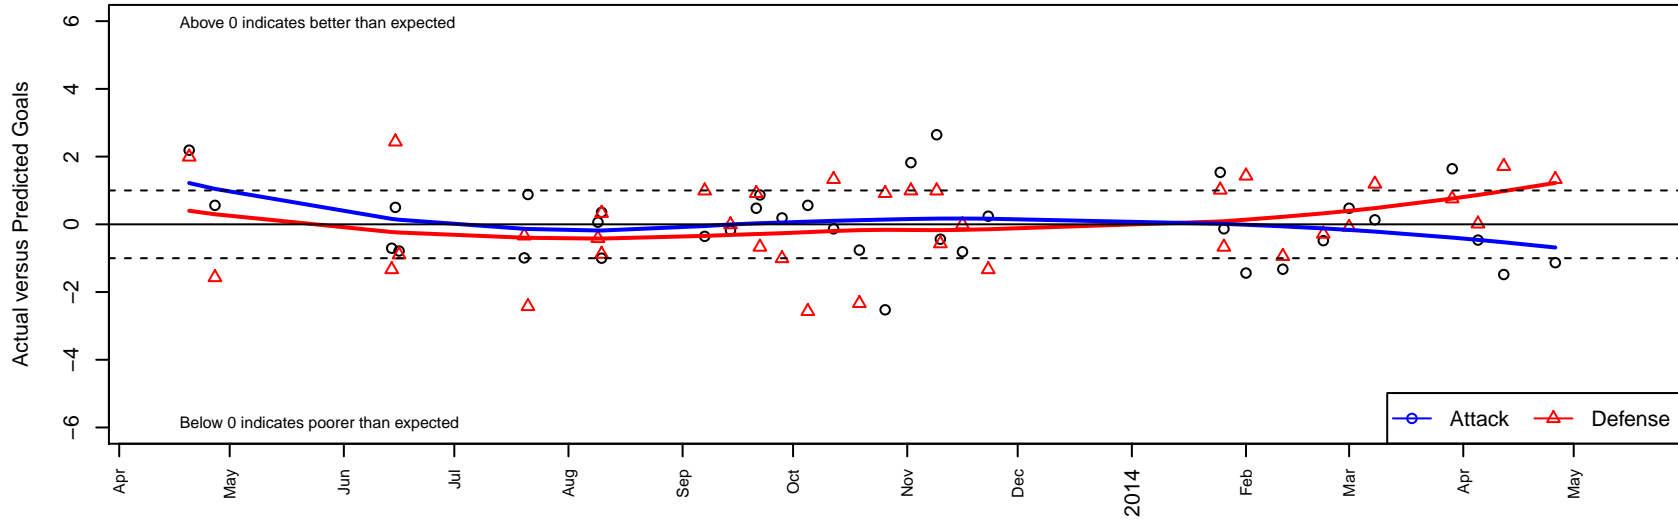

Eastside FC Blue B99

Eastside FC
 Preston, WA
 B99 total strength=1129
 attack=3.5 defense=2.8
 fall league = RCL B99 Div 4, Spr RCL B99 Div 4
 alt names used:
 Eastside FC Blue B99
 Eastside FC B99 Blue
 Eastside FC Boys Blue
 Eastside FC Boys 99 Blue
 Eastside FC Blue
 Eastside FC Blue [B99]
 Eastside FC BU99 Blue
 Eastside FC B99 Blue C

Venues played:
 Challenger Div 2 Cup U13
 Starfire Spring Classic BU14
 KITG BU14 Green
 Blast Off BU14 B
 RCL B99 Div 4
 Spr RCL B99 Div 4
 Challenge Cup B99 Division 2 – Challenge 2

Eastside FC Blue B99
 Dots are actual minus expected GF (blue circles) and GA (red triangles).
 Blue line is smoothed change in attack strength. Red is smoothed change in defense strength.